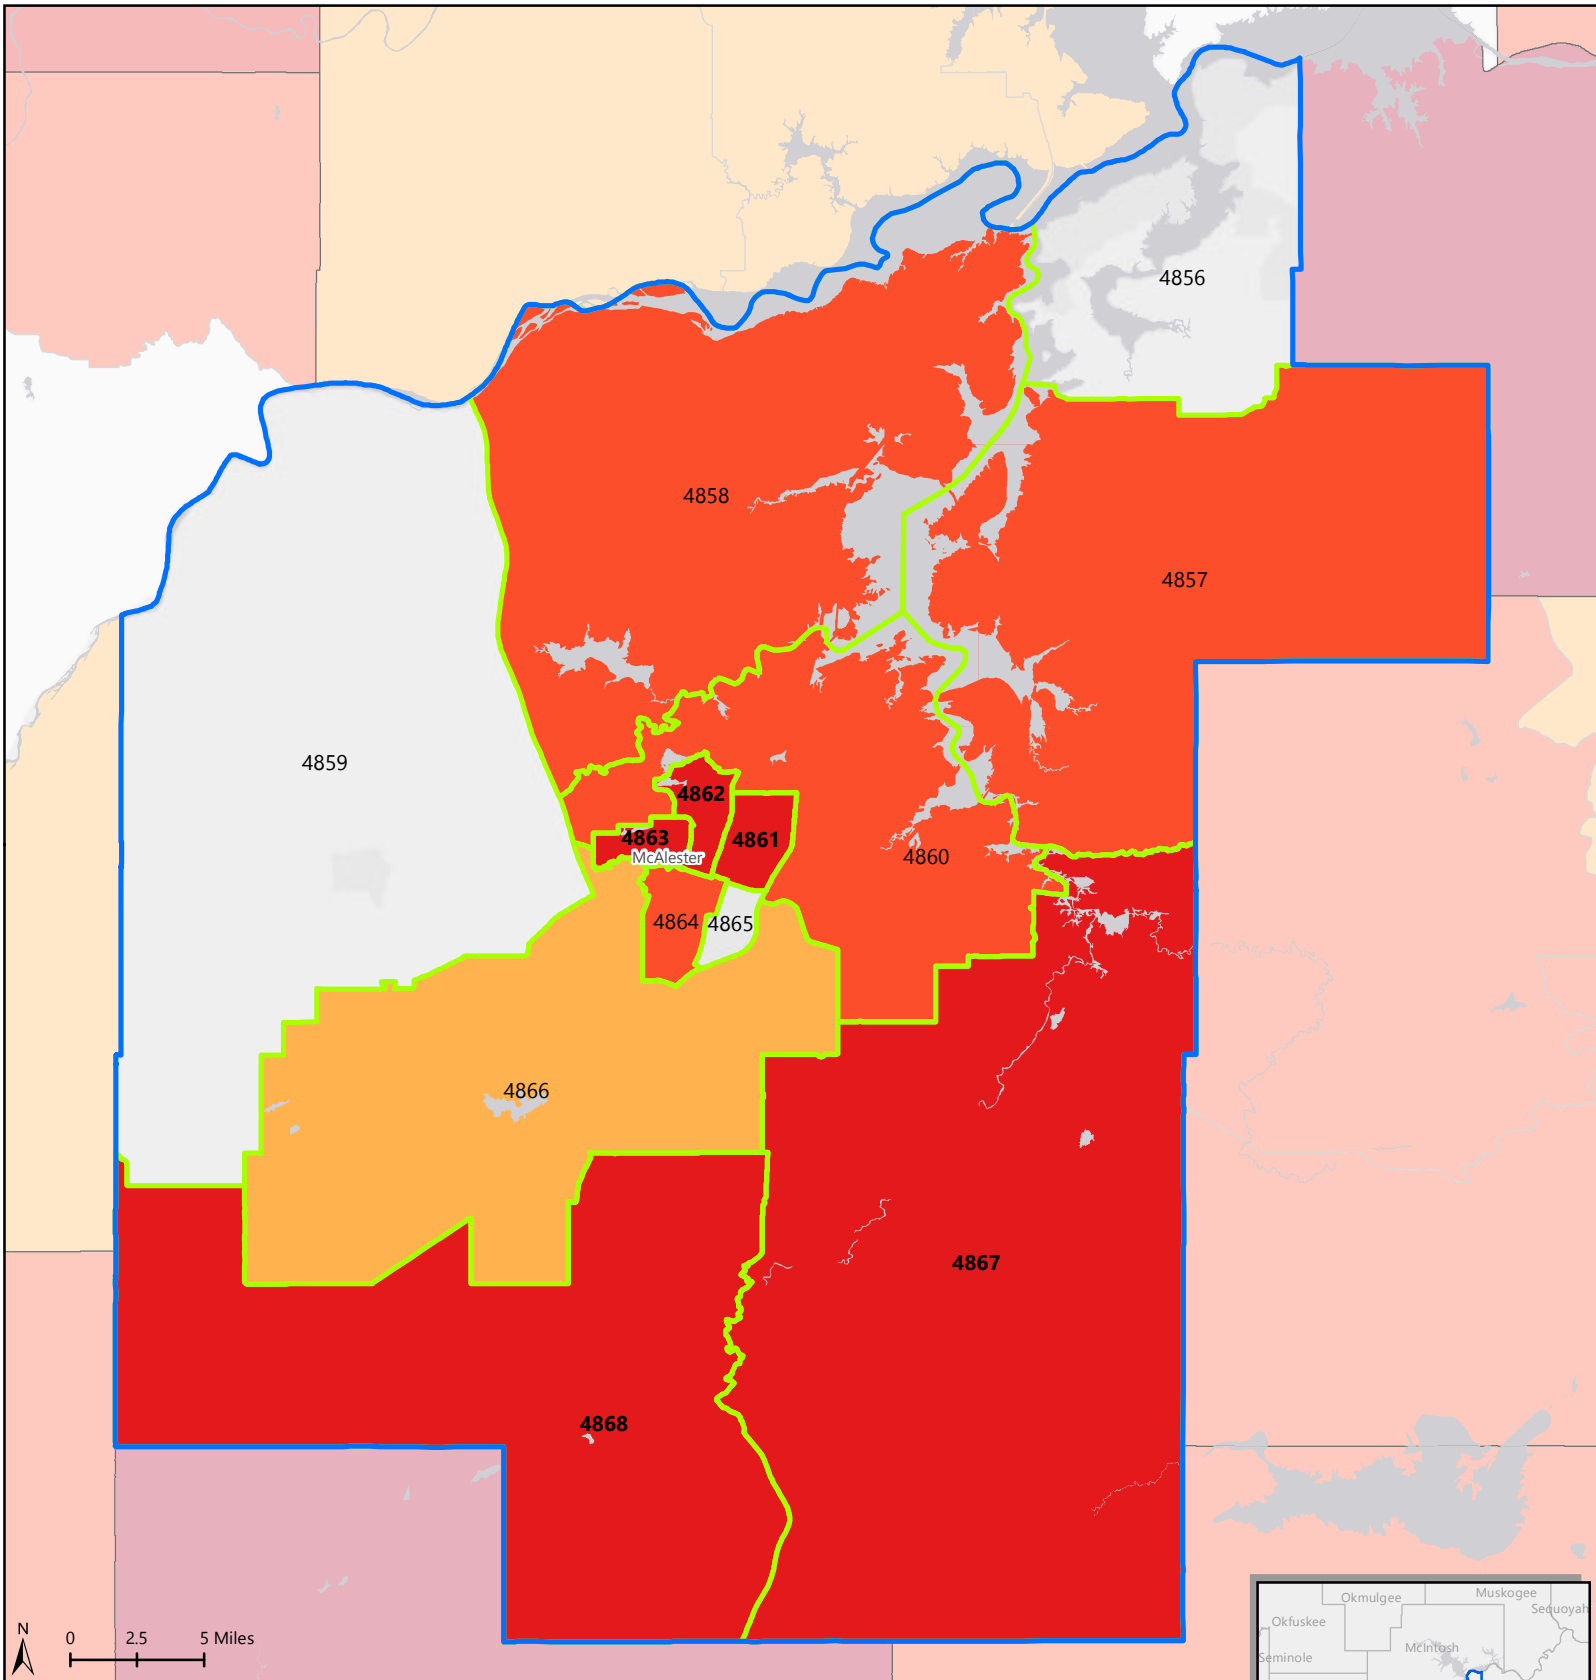

HARD-TO-COUNT CENSUS TRACTS IN PITTSBURG COUNTY, OKLAHOMA

Hardest to Count (HTC) Tracts in the Nation
 Tracts with 2010 mail return rates of 73% or less (in the bottom 20 percent of return rates nationwide) are shaded on the map.

- 0 - 60% mail return rate
- 60 - 65%
- 65 - 70%
- 70 - 73%
- above 73%
- Tracts counted using special Update/Enumerate method; they are hard-to-count but mail return rates are not applicable
- Tracts with lowest mail return rate in Pittsburg County

For more details and additional information, please visit: <https://www.CensusHardtoCountMaps2020.us>