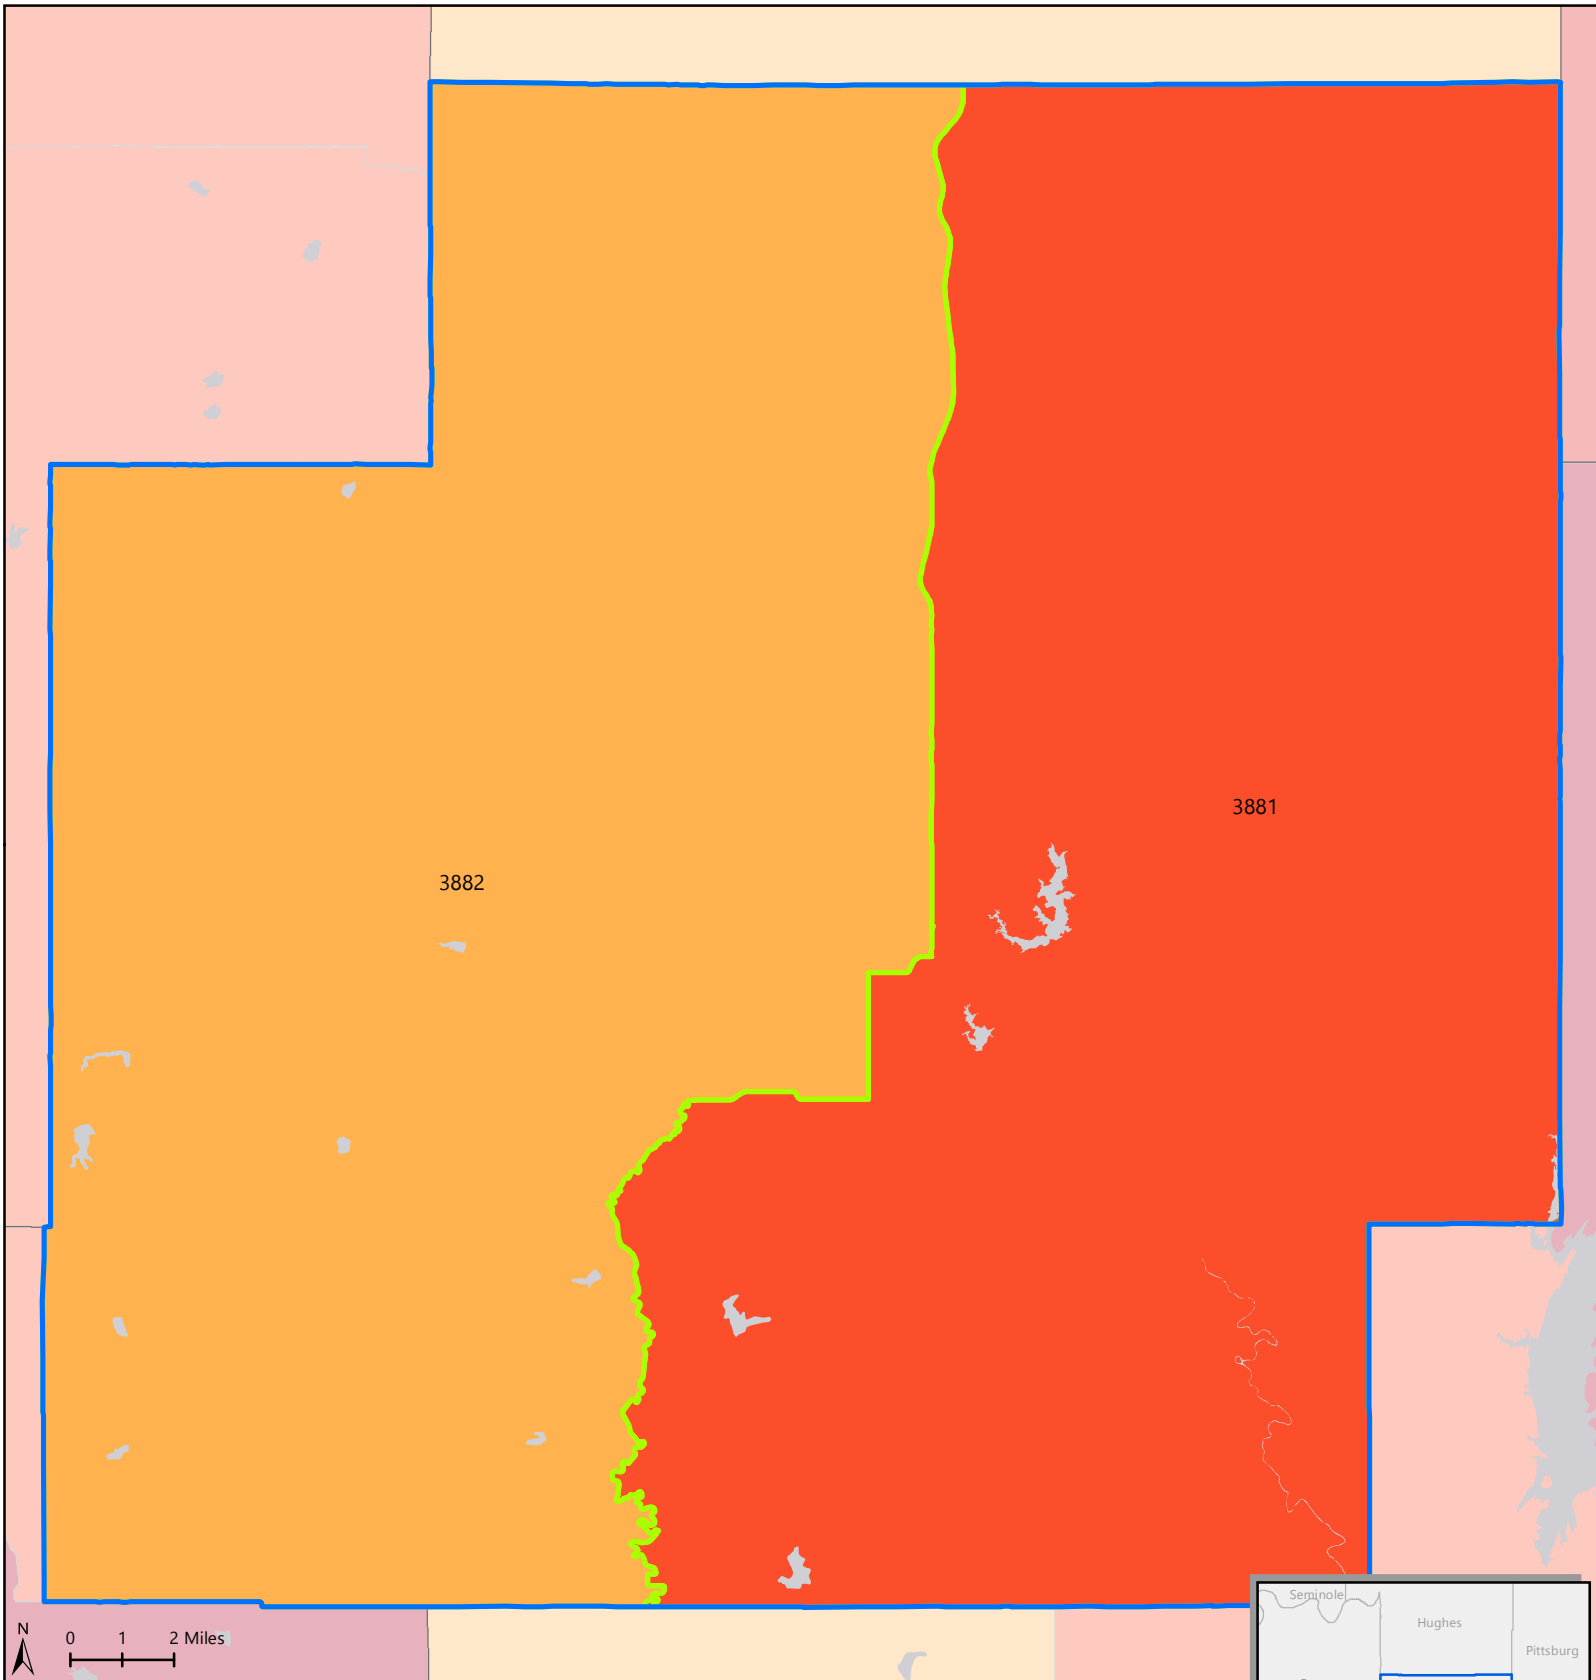

HARD-TO-COUNT CENSUS TRACTS IN COAL COUNTY, OKLAHOMA

Hardest to Count (HTC) Tracts in the Nation
 Tracts with 2010 mail return rates of 73% or less (in the bottom 20 percent of return rates nationwide) are shaded on the map.

- 0 - 60% mail return rate
- 60 - 65%
- 65 - 70%
- 70 - 73%
- above 73%
- Tracts counted using special Update/Enumerate method; they are hard-to-count but mail return rates are not applicable
- Tracts with lowest mail return rate in Coal County

For more details and additional information, please visit: <https://www.CensusHardtoCountMaps2020.us>