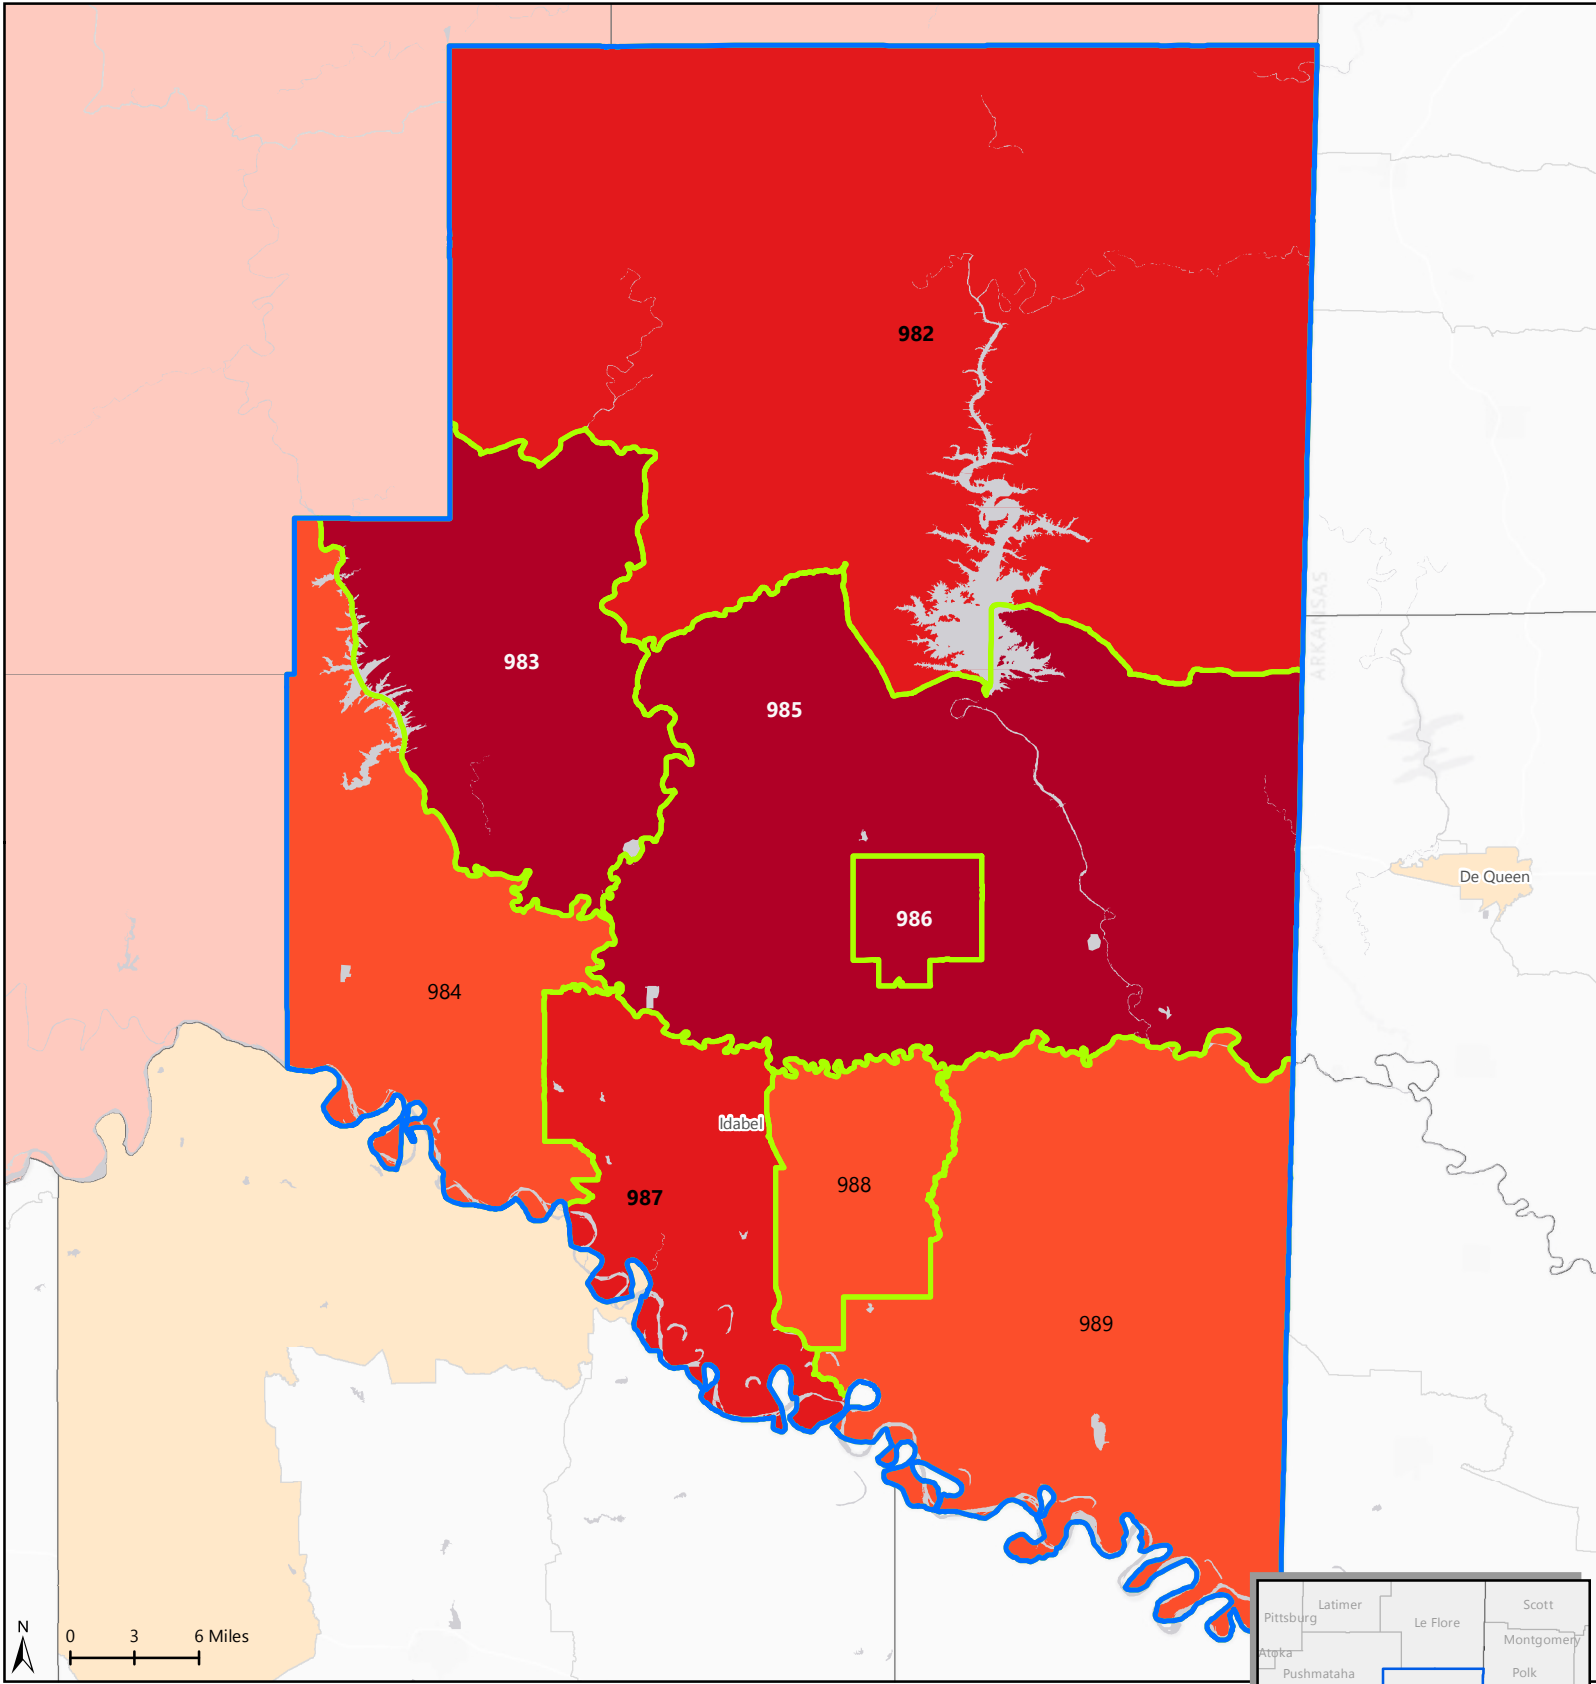

HARD-TO-COUNT CENSUS TRACTS IN MCCURTAIN COUNTY, OKLAHOMA

Hardest to Count (HTC)

Tracts in the Nation
 Tracts with 2010 mail return rates of 73% or less (in the bottom 20 percent of return rates nationwide) are shaded on the map.

- 0 - 60% mail return rate
- 60 - 65%
- 65 - 70%
- 70 - 73%
- above 73%

Tracts counted using special Update/Enumerate method; they are hard-to-count but mail return rates are not applicable

Tracts with lowest mail return rate in McCurtain County

For more details and additional information, please visit: <https://www.CensusHardtoCountMaps2020.us>