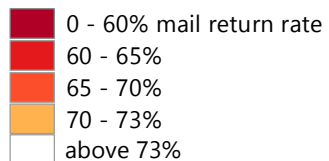

HARD-TO-COUNT CENSUS TRACTS IN HASKELL COUNTY, OKLAHOMA

Hardest to Count (HTC)

Tracts in the Nation

Tracts with 2010 mail return rates of 73% or less (in the bottom 20 percent of return rates nationwide) are shaded on the map.