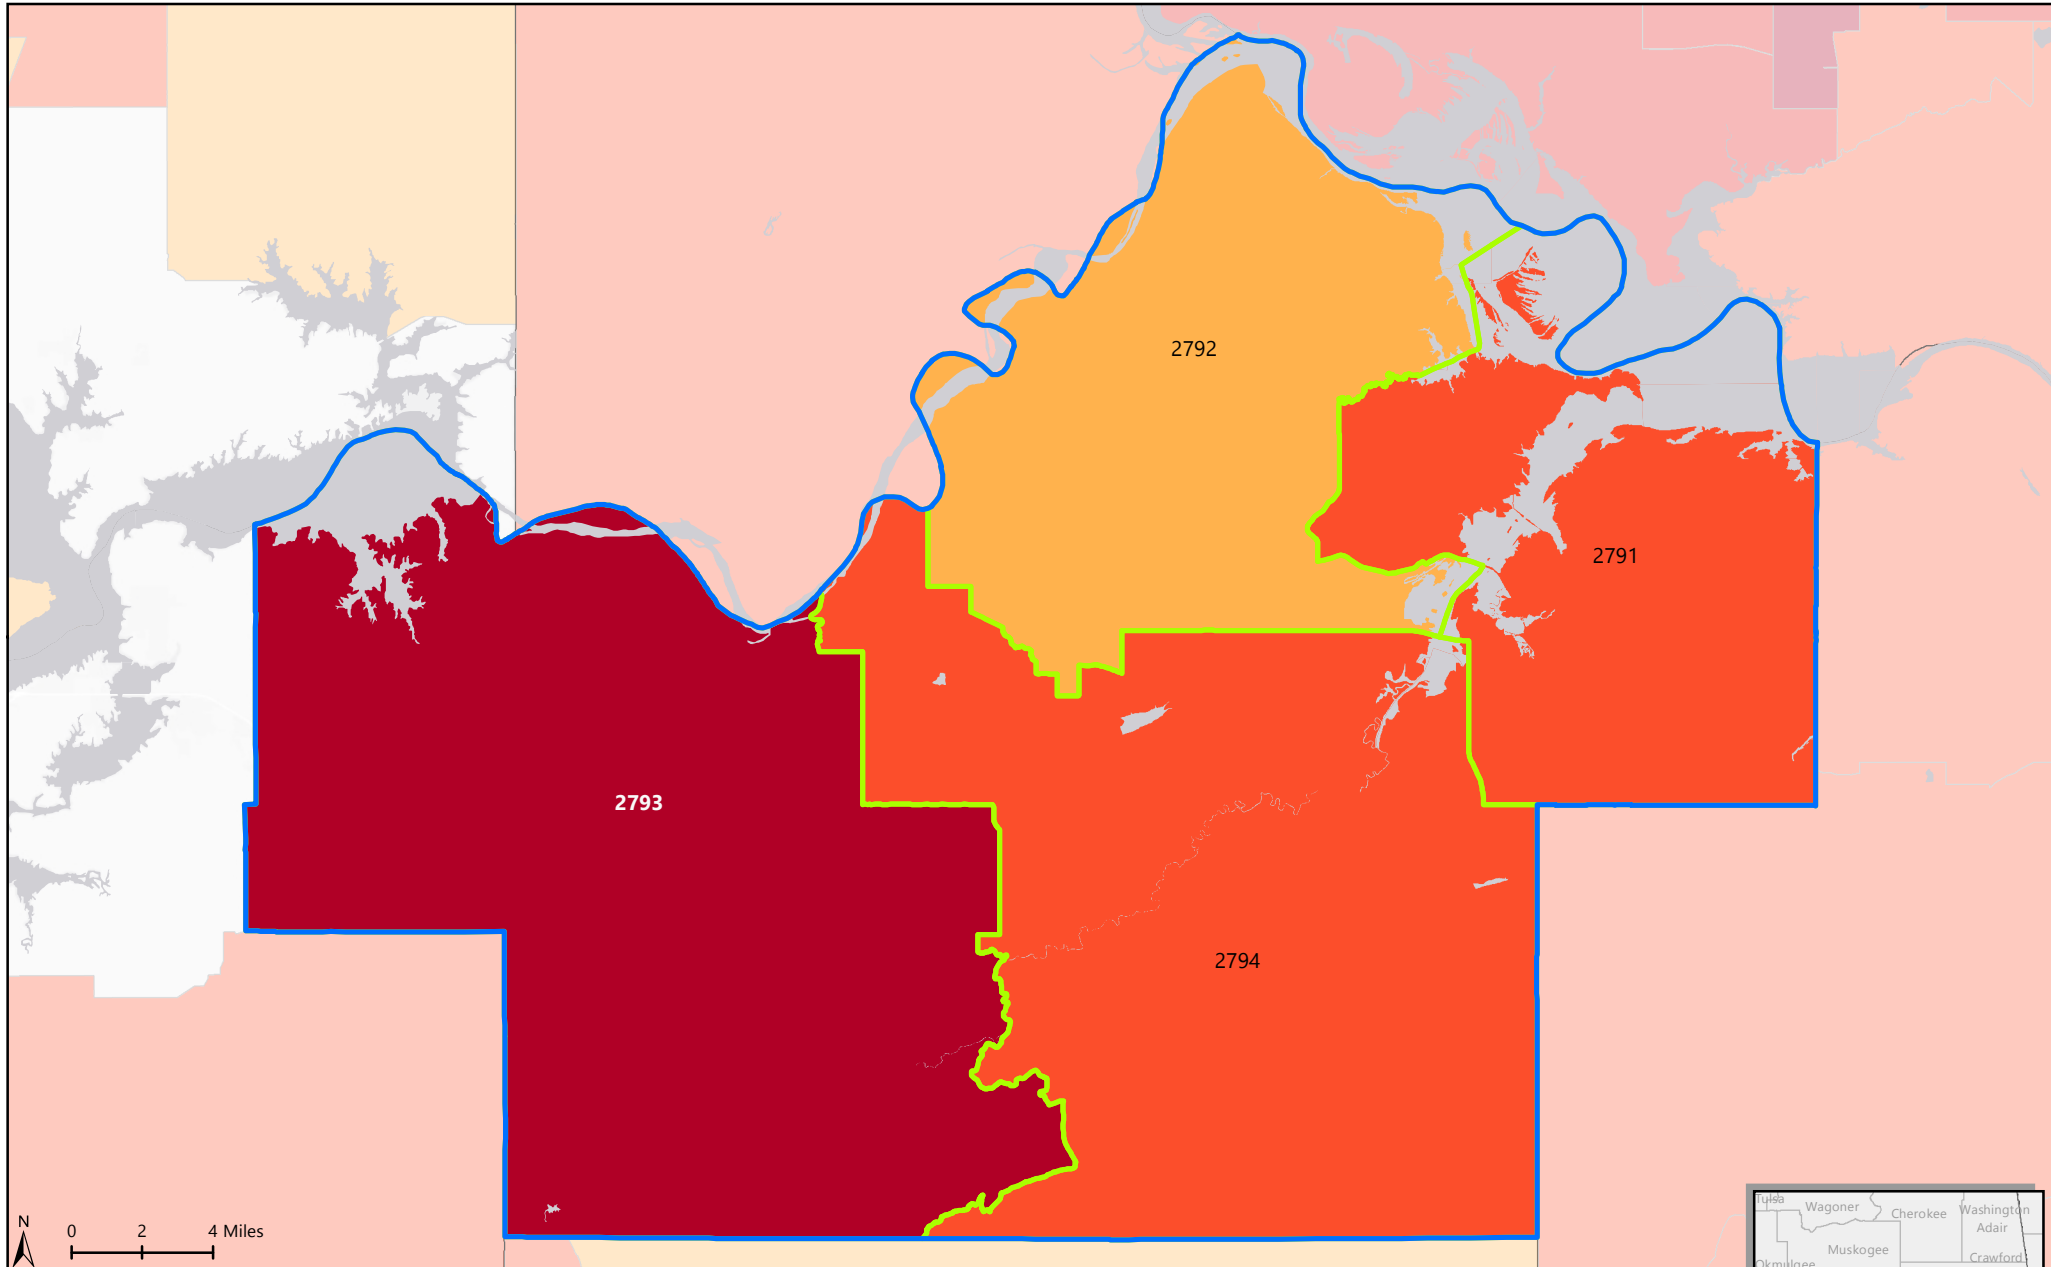

HARD-TO-COUNT CENSUS TRACTS IN HASKELL COUNTY, OKLAHOMA

Hardest to Count (HTC)

Tracts in the Nation

Tracts with 2010 mail return rates of 73% or less (in the bottom 20 percent of return rates nationwide) are shaded on the map.

Tracts counted using special Update/Enumerate method; they are hard-to-count but mail return rates are not applicable

Tracts with lowest mail return rate in Haskell County

HTC 2020

Cartography by CUNY Graduate Center, Center for Urban Research, 2018. Data: U.S. Census Bureau; ESRI Basemap. Created: 4/20/2018

For more details and additional information, please visit: <https://www.CensusHardtoCountMaps2020.us>