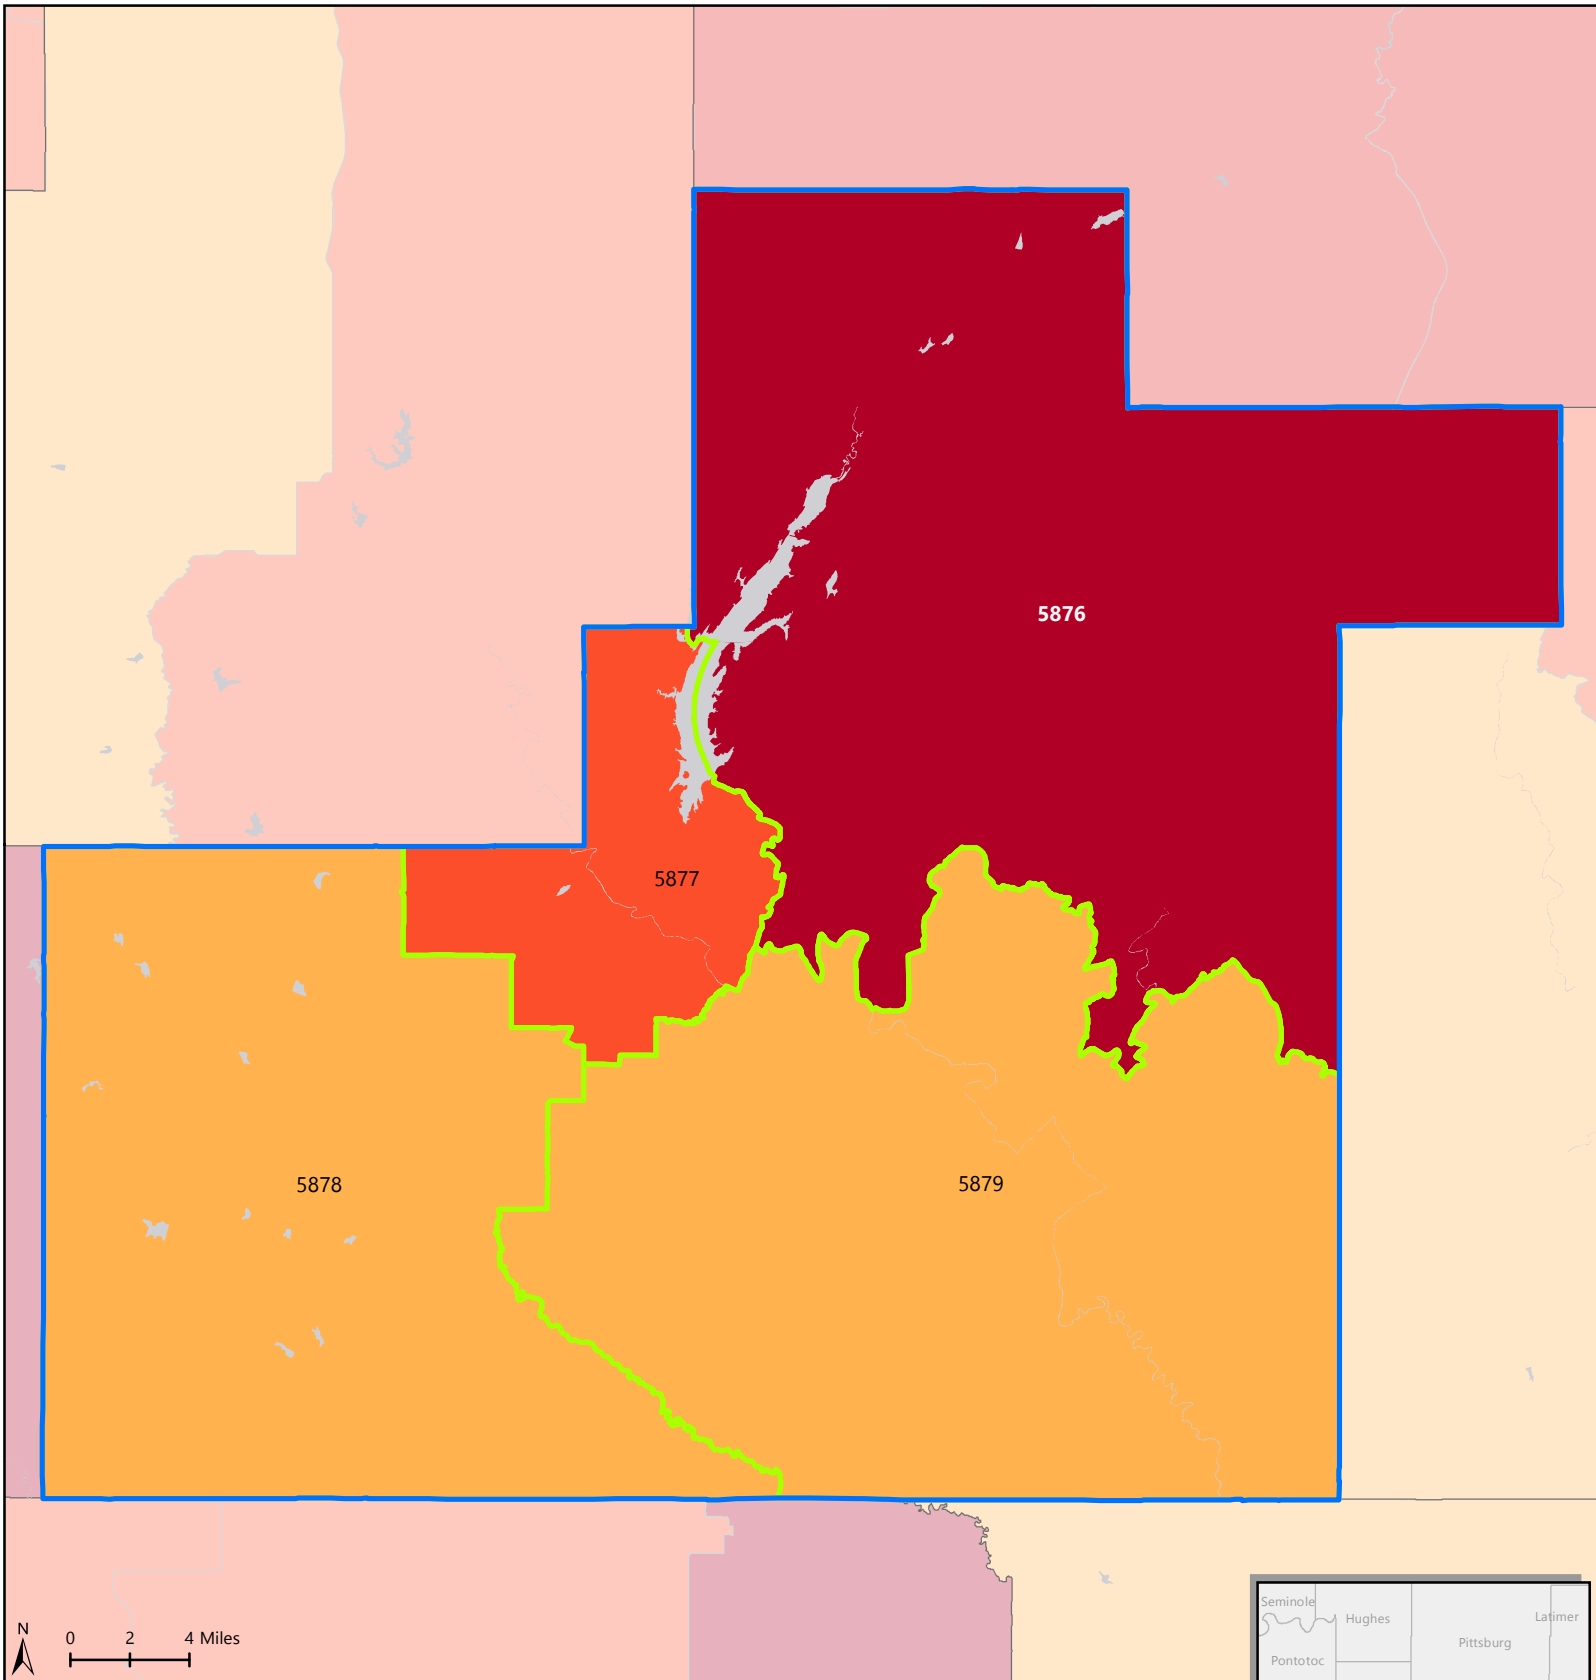

HARD-TO-COUNT CENSUS TRACTS IN **ATOKA COUNTY, OKLAHOMA**

Hardest to Count (HTC) Tracts in the Nation
 Tracts with 2010 mail return rates of 73% or less (in the bottom 20 percent of return rates nationwide) are shaded on the map.

<ul style="list-style-type: none"> 0 - 60% mail return rate 60 - 65% 65 - 70% 70 - 73% above 73% 	<ul style="list-style-type: none"> Tracts counted using special Update/Enumerate method; they are hard-to-count but mail return rates are not applicable 	<ul style="list-style-type: none"> Tracts with lowest mail return rate in Atoka County
--	--	---

For more details and additional information, please visit: <https://www.CensusHardtoCountMaps2020.us>