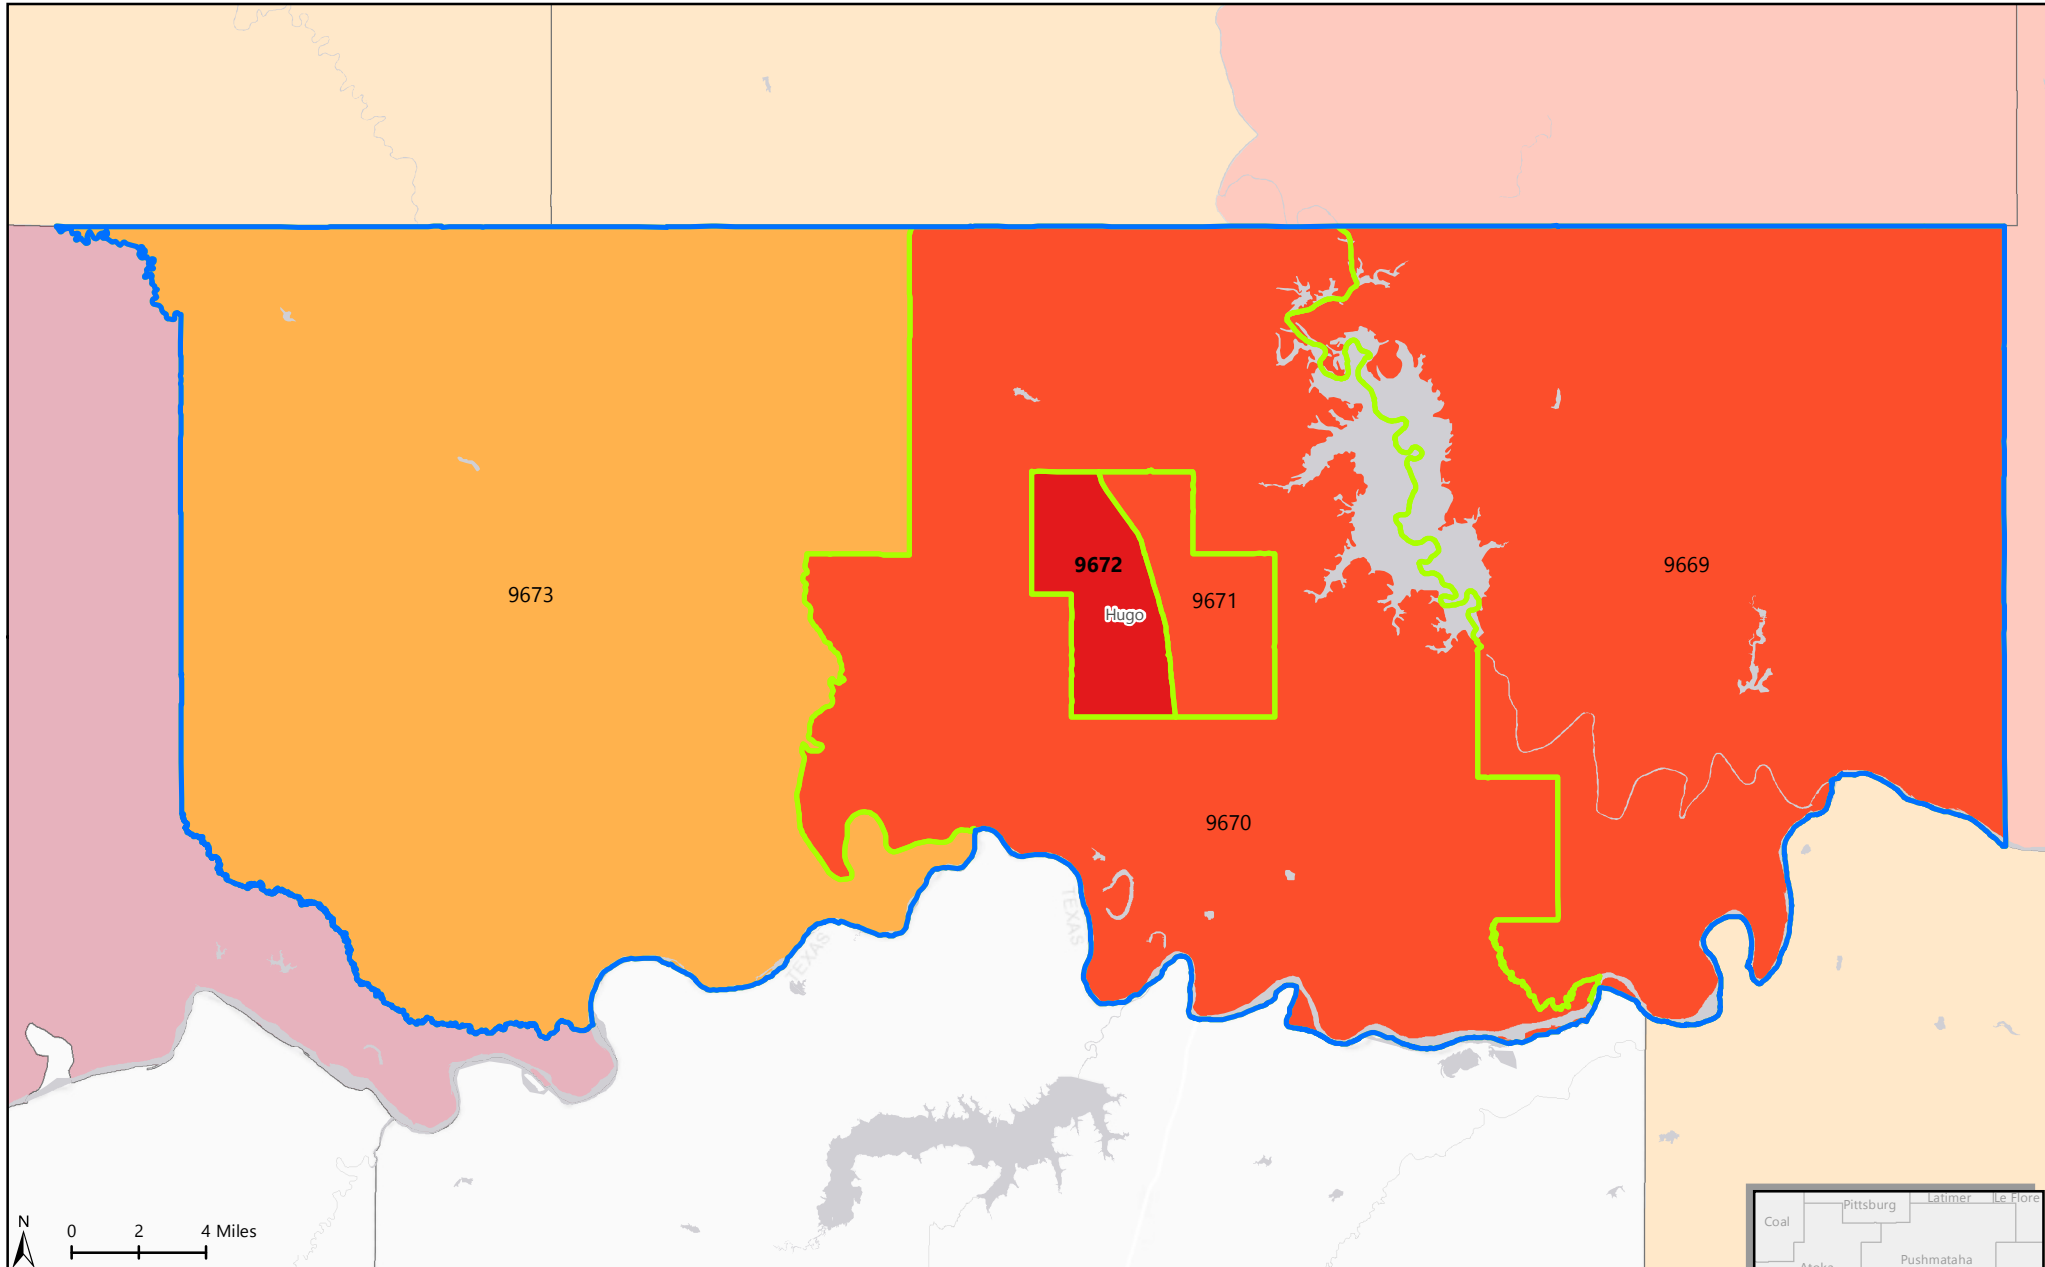

HARD-TO-COUNT CENSUS TRACTS IN CHOCTAW COUNTY, OKLAHOMA

Hardest to Count (HTC)

Tracts in the Nation

Tracts with 2010 mail return rates of 73% or less (in the bottom 20 percent of return rates nationwide) are shaded on the map.

Tracts counted using special Update/Enumerate method; they are hard-to-count but mail return rates are not applicable

Tracts with lowest mail return rate in Choctaw County

HTC 2020

Cartography by CUNY Graduate Center, Center for Urban Research, 2018. Data: U.S. Census Bureau; ESRI Basemap. Created: 4/20/2018

For more details and additional information, please visit: <https://www.CensusHardtoCountMaps2020.us>