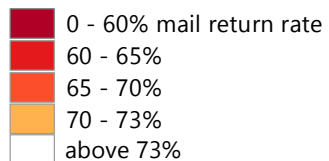

HARD-TO-COUNT CENSUS TRACTS IN CHOCTAW COUNTY, OKLAHOMA

Hardest to Count (HTC)

Tracts in the Nation

Tracts with 2010 mail return rates of 73% or less (in the bottom 20 percent of return rates nationwide) are shaded on the map.