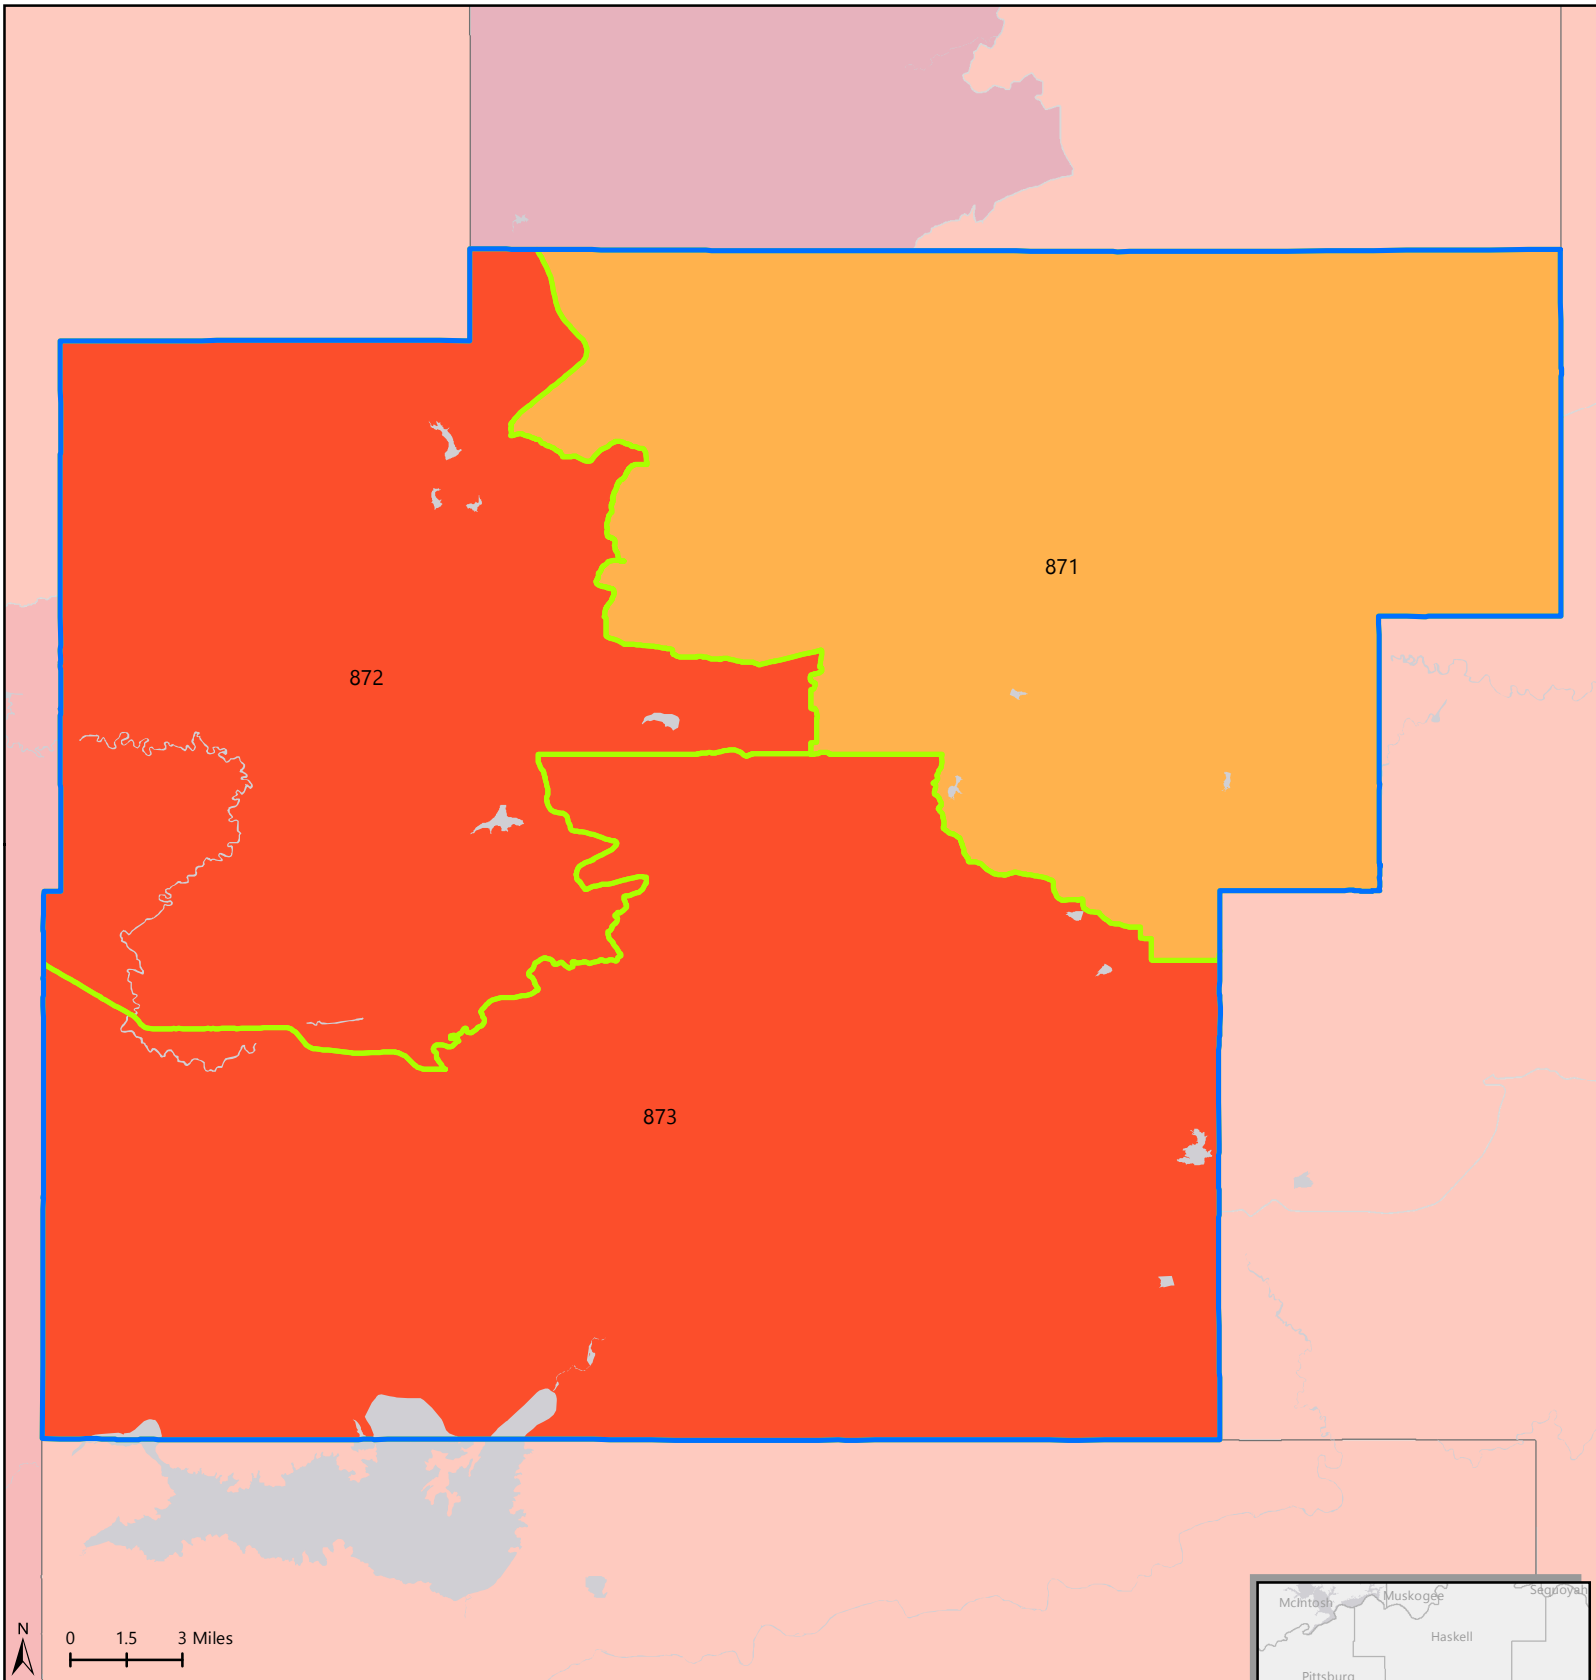

HARD-TO-COUNT CENSUS TRACTS IN LATIMER COUNTY, OKLAHOMA

Hardest to Count (HTC) Tracts in the Nation
 Tracts with 2010 mail return rates of 73% or less (in the bottom 20 percent of return rates nationwide) are shaded on the map.

- 0 - 60% mail return rate
- 60 - 65%
- 65 - 70%
- 70 - 73%
- above 73%
- Tracts counted using special Update/Enumerate method; they are hard-to-count but mail return rates are not applicable
- Tracts with lowest mail return rate in Latimer County

For more details and additional information, please visit: <https://www.CensusHardtoCountMaps2020.us>