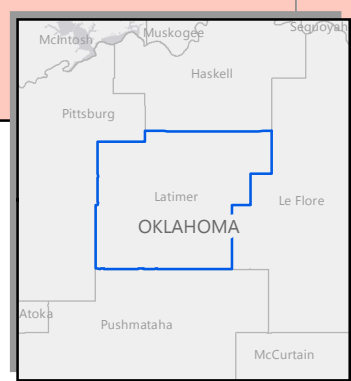

HARD-TO-COUNT CENSUS TRACTS IN LATIMER COUNTY, OKLAHOMA

Hardest to Count (HTC) Tracts in the Nation
 Tracts with 2010 mail return rates of 73% or less (in the bottom 20 percent of return rates nationwide) are shaded on the map.

- 0 - 60% mail return rate
- 60 - 65%
- 65 - 70%
- 70 - 73%
- above 73%
- Tracts counted using special Update/Enumerate method; they are hard-to-count but mail return rates are not applicable
- Tracts with lowest mail return rate in Latimer County