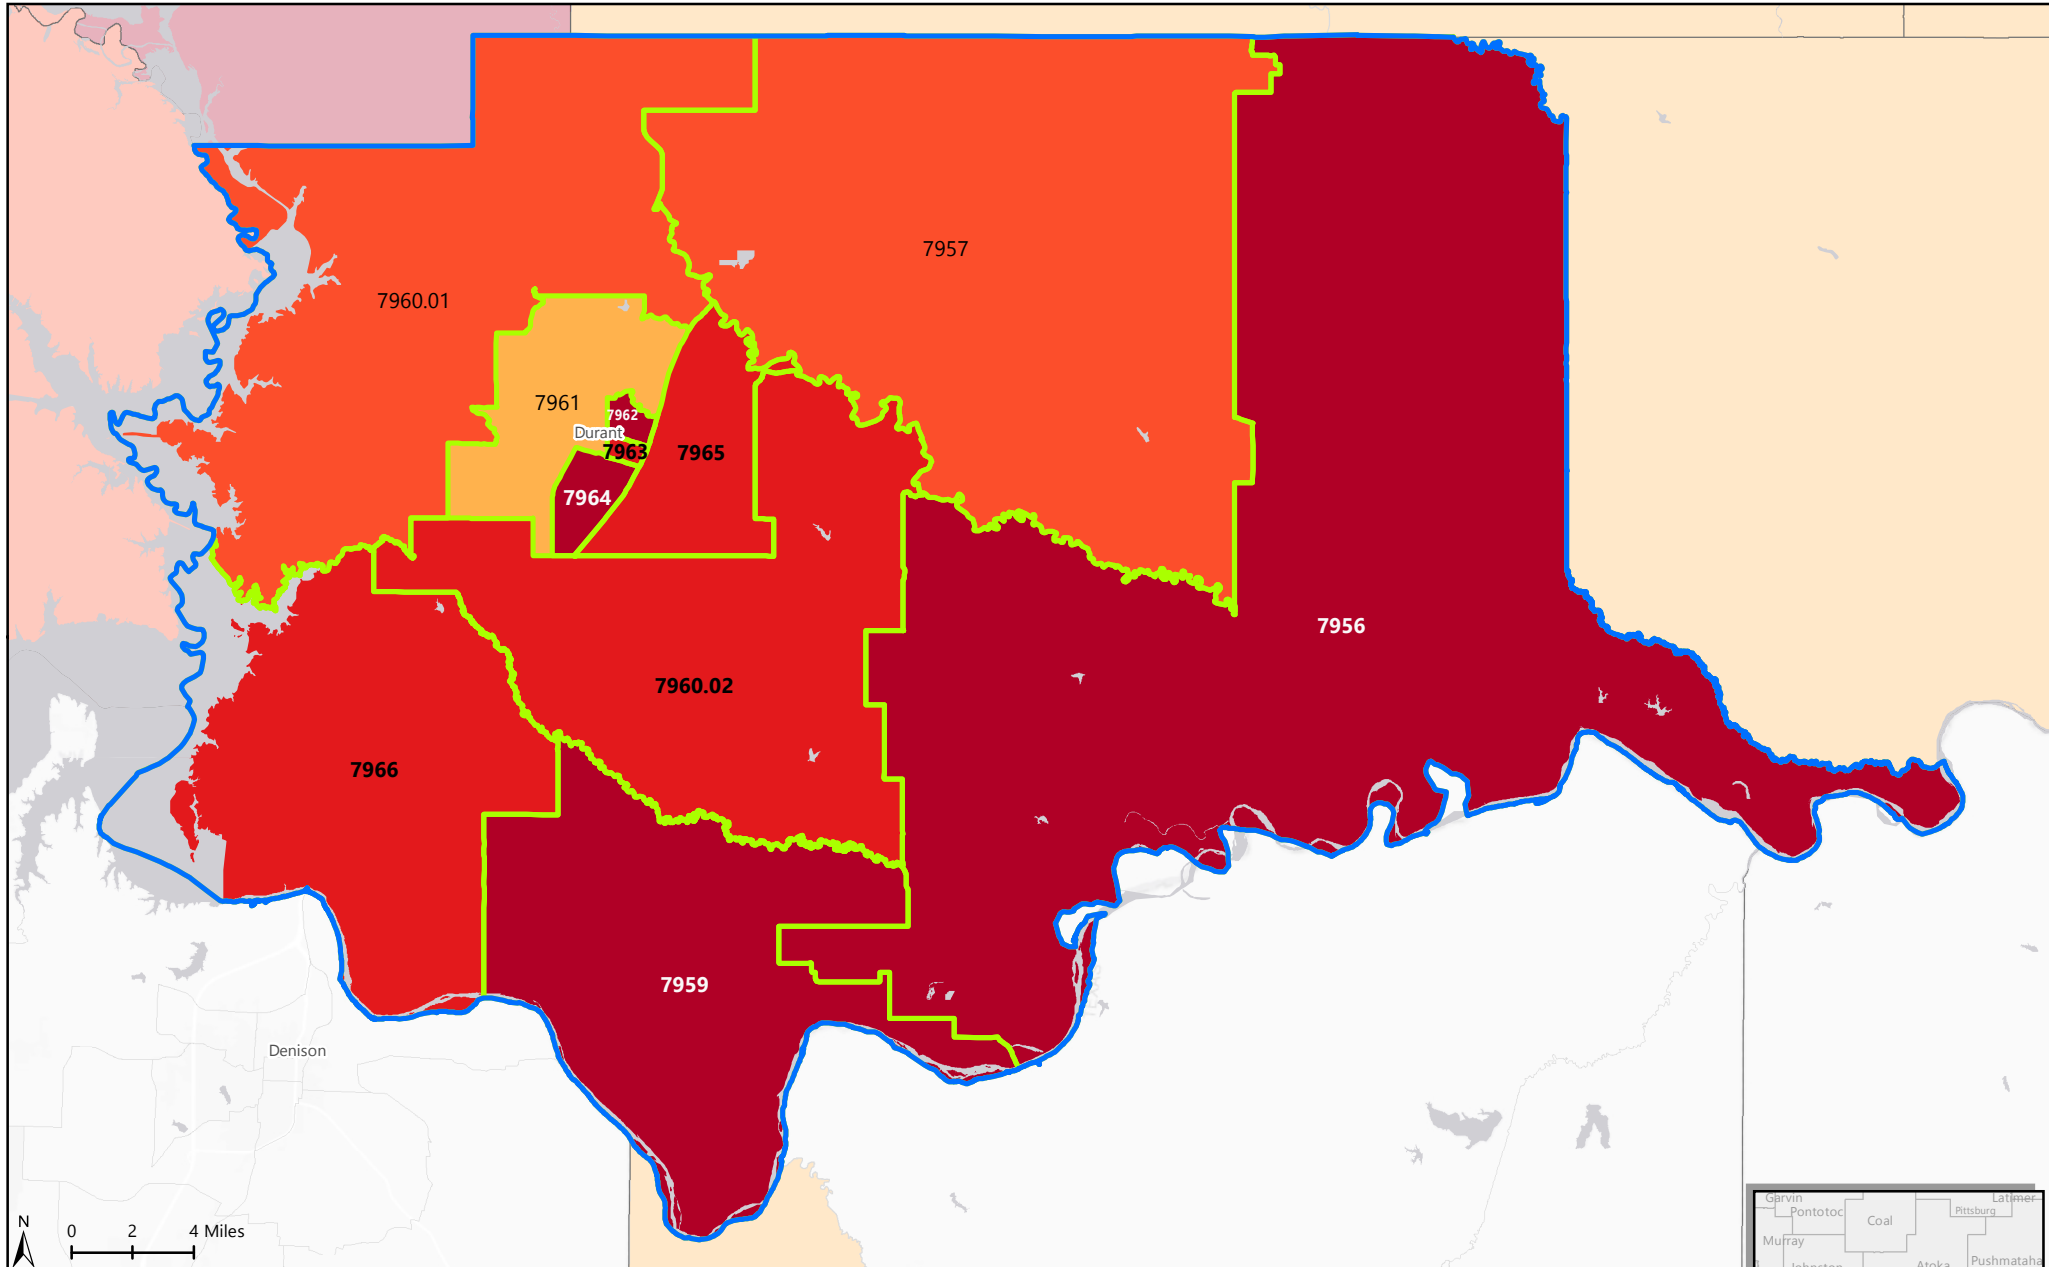

HARD-TO-COUNT CENSUS TRACTS IN BRYAN COUNTY, OKLAHOMA

Hardest to Count (HTC)

Tracts in the Nation

Tracts with 2010 mail return rates of 73% or less (in the bottom 20 percent of return rates nationwide) are shaded on the map.

Tracts counted using special Update/Enumerate method; they are hard-to-count but mail return rates are not applicable

Tracts with lowest mail return rate in Bryan County

HTC 2020

Cartography by CUNY Graduate Center, Center for Urban Research, 2018. Data: U.S. Census Bureau; ESRI Basemap. Created: 4/20/2018

For more details and additional information, please visit: <https://www.CensusHardtoCountMaps2020.us>