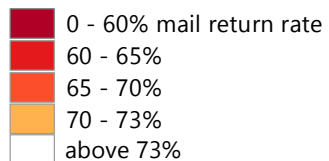

HARD-TO-COUNT CENSUS TRACTS IN BRYAN COUNTY, OKLAHOMA

Hardest to Count (HTC)

Tracts in the Nation

Tracts with 2010 mail return rates of 73% or less (in the bottom 20 percent of return rates nationwide) are shaded on the map.